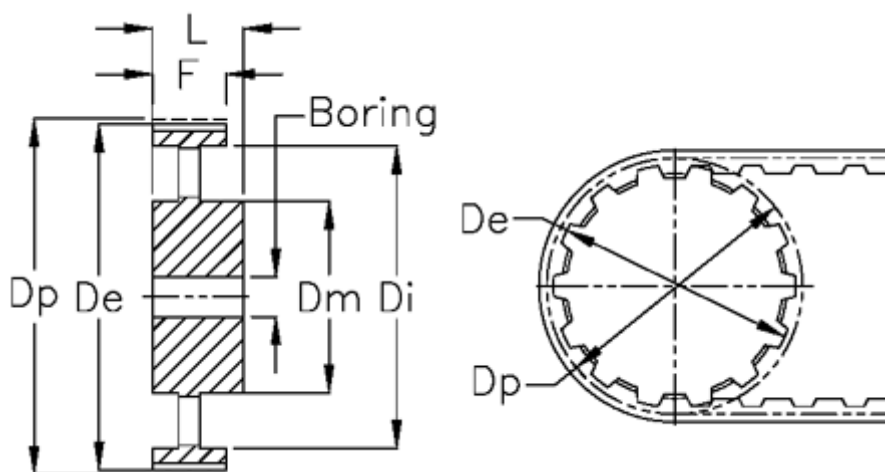

Data Sheet

Article number: 604144192030
Description: Timing belt pulley with hub
HTD 192 8M 30

Measures

Bore	= 20	Type	= 8M
De	= 487.55	Weight	= 16
Di	= 460	Width	= 30
Dm	= 100		
Dp	= 488.92		
F	= 38		
L	= 48		
Tooth number	= 192		